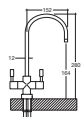

Code	Model	Tube connection	Description	Packaging units
297000	Osaka	1/4"	2-way faucet with 2 chrome ceramic valves. Special for natural or cold water osmosis systems	1