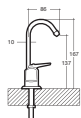

Code	Model	Tube connection	Description	Packaging units
296900	Dorma	1/4"	Short chrome faucet with lever. Height 13 cm	1