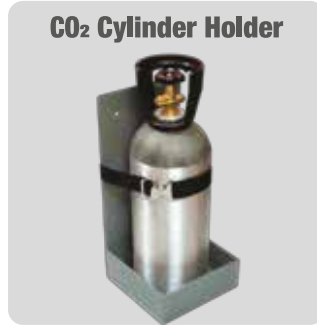

Optionals

GSM Intelly System

CO2 automatic cylinder change

Booster Tank System

CO2 Cylinder Holder

Litre Counter

Cup Dispenser

Our design bottles... because we are “the hospitality specialists”!