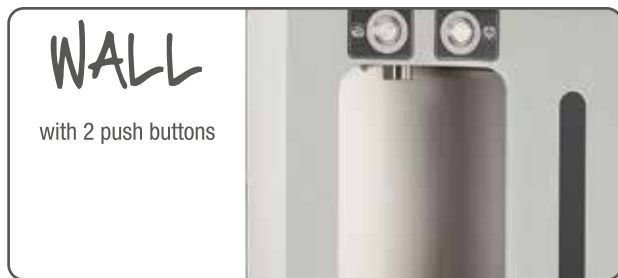

BLUlink

The new paradigm for the point of use watercooler systems with single or multiple connections

Amazing performance, elegant steel minimalistic design, space saving, safe, hygienic and totally silent, with zero impact on global warming... There are so many ways to describe BluLink.

Simply brilliant, a centralized unit serving multiple drinking stations placed throughout a building and on different floors, for unlimited cool, still and sparkling water. In a way that's cooler than you've ever seen.

	Water cooler	Wall	Carbonator Bowl	Recirculation pump	Max Piping	Maximum vertical height
	280	from 7 to 15 "Wall"	1	1	800 mt.	45 mt. (15 floors)
	280 plus	from 16 to 25 "Wall)	2	1	800 mt.	45 mt. (15 floors)

GAS R290 natural gas with totally natural refrigerants (HC) such as R290.

stainless steel **anodized aluminium** Made entirely of stainless steel and anodized aluminium

fizz All models in the Fizz range supply sparkling water.